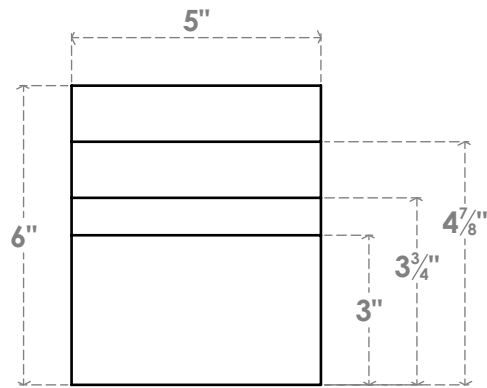

RFTP05X06X24MON

5"W X 6"H X 24"L MONTEREY ARCHITECTURAL GRADE PVC RAFTER TAIL

SIDE PROFILE

ISOMETRIC

FRONT PROFILE

EKENA MILLWORK
 2300 WEST MAIN ST.
 CLARKSVILLE, TX 75426
 TOLL FREE: 866-607-0453
 WWW.EKENAMILLWORK.COM