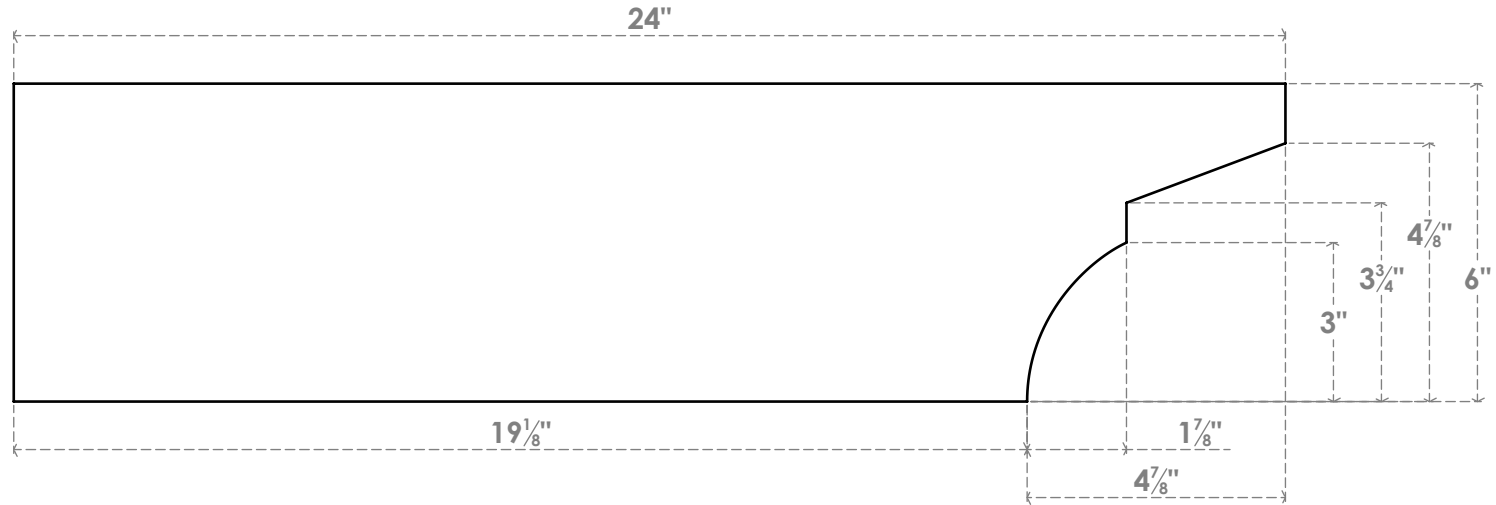

RFTP05X06X24MON

5"W X 6"H X 24"L MONTEREY ARCHITECTURAL GRADE PVC RAFTER TAIL

SIDE PROFILE

ISOMETRIC

FRONT PROFILE

EKENA MILLWORK
 2300 WEST MAIN ST.
 CLARKSVILLE, TX 75426
 TOLL FREE: 866-607-0453
 WWW.EKENAMILLWORK.COM